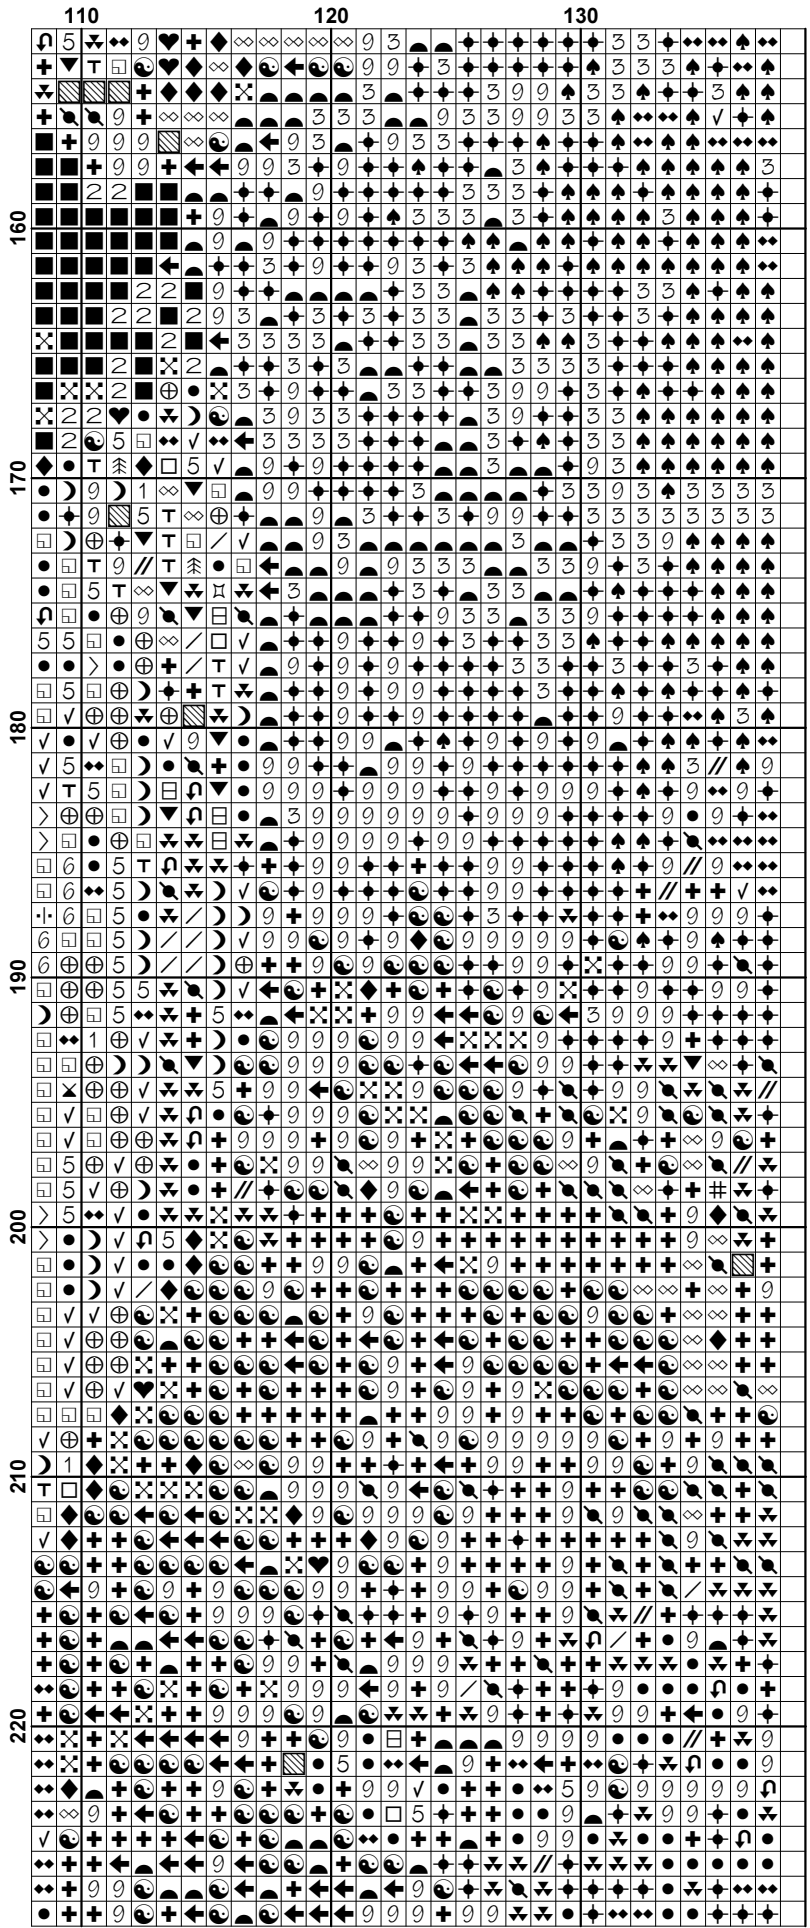

**Pattern Name:** Compassion by William Bougereau  
**Designed By:** www.christiancrossstitch.com  
**Company:** Christian Cross Stitch  
**Copyright:** Copyright Christian Cross Stitch Online. All rights Reserved.  
**Fabric:** Aida 14, White  
 137w X 300h Stitches  
**Size(s):** 14 Count, 9-3/4w X 21-3/8h in  
 16 Count, 8-1/2w X 18-3/4h in  
 18 Count, 7-1/2w X 16-5/8h in

**Floss Used for Full Stitches:**

Symbol	Strands	Type	Number	Color
	2	DMC	168	Pewter-VY LT
	2	DMC	169	Pewter-LT
	2	DMC	310	Black
	2	DMC	317	Pewter Gray
	2	DMC	318	Steel Gray-LT
	2	DMC	356	Terra Cotta-MD
	2	DMC	370	Mustard-MD
	2	DMC	372	Mustard-LT
	2	DMC	413	Pewter Gray-DK
	2	DMC	414	Steel Gray-DK
	2	DMC	422	Hazelnut Brown-LT
	2	DMC	498	Christmas Red-DK
	2	DMC	543	Beige Brown-UL VY LT
	2	DMC	610	Drab Brown-DK
	2	DMC	612	Drab Brown-LT
	2	DMC	613	Drab Brown-VY LT
	2	DMC	640	Beige Gray-VY DK
	2	DMC	642	Beige Gray-DK
	2	DMC	644	Beige Gray-MD
	2	DMC	645	Beaver Gray-VY DK
	2	DMC	646	Beaver Gray-DK
	2	DMC	647	Beaver Gray-MD
	2	DMC	648	Beaver Gray-LT
	2	DMC	822	Beige Gray-LT
	2	DMC	839	Beige Brown-DK
	2	DMC	840	Beige Brown-MD
	2	DMC	842	Beige Brown-VY LT
	2	DMC	844	Beaver Brown-UL DK
	2	DMC	938	Coffee Brown-UL DK
	2	DMC	951	Tawny-LT
	2	DMC	3021	Brown Gray-VY DK
	2	DMC	3023	Brown Gray-LT
	2	DMC	3024	Brown Gray-VY LT
	2	DMC	3031	Mocha Brown-VY DK
	2	DMC	3033	Mocha Brown-VY LT
	2	DMC	3047	Yellow Beige-LT
	2	DMC	3072	Beaver Gray-VY LT
	2	DMC	3371	Black Brown
	2	DMC	3770	Tawny-VY LT
	2	DMC	3774	Desert Sand-VY LT
	2	DMC	3782	Mocha Brown-LT
	2	DMC	3787	Brown Gray-DK
	2	DMC	3799	Pewter Gray-VY DK
	2	DMC	3860	Cocoa
	2	DMC	3861	Cocoa-LT
	2	DMC	3862	Mocha Beige-DK

Symbol	Strands	Type	Number	Color
 	2	DMC	3864	Mocha Beige-LT
 7	2	DMC	3865	Winter White

**Notes:**

You should begin at the centre of the pattern. Follow the arrows at the top and on the left to find the centre. Look in the corners to see the numbers in brackets to put the patterns together.