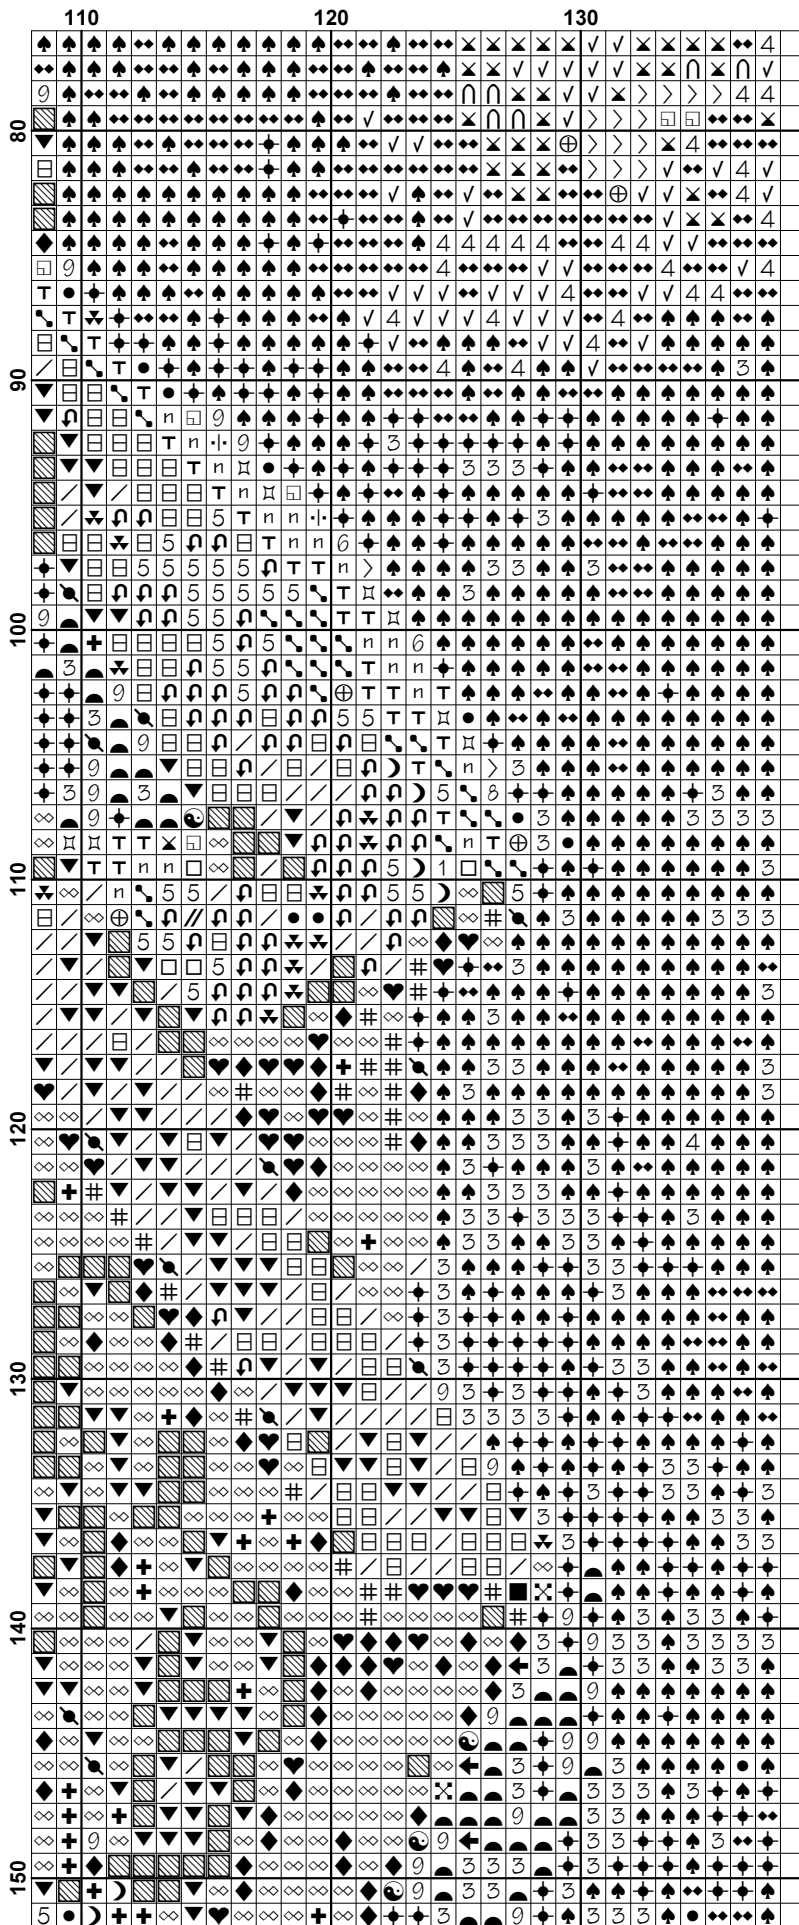

**Pattern Name:** Compassion by William Bougereau  
**Designed By:** www.christiancrossstitch.com  
**Company:** Christian Cross Stitch  
**Copyright:** Copyright Christian Cross Stitch Online. All rights Reserved.  
**Fabric:** Aida 14, White  
 137w X 300h Stitches  
**Size(s):** 14 Count, 9-3/4w X 21-3/8h in  
 16 Count, 8-1/2w X 18-3/4h in  
 18 Count, 7-1/2w X 16-5/8h in

**Floss Used for Full Stitches:**

Symbol	Strands	Type	Number	Color
	2	DMC	168	Pewter-VY LT
	2	DMC	169	Pewter-LT
	2	DMC	310	Black
	2	DMC	317	Pewter Gray
	2	DMC	318	Steel Gray-LT
	2	DMC	356	Terra Cotta-MD
	2	DMC	370	Mustard-MD
	2	DMC	372	Mustard-LT
	2	DMC	413	Pewter Gray-DK
	2	DMC	414	Steel Gray-DK
	2	DMC	422	Hazelnut Brown-LT
	2	DMC	498	Christmas Red-DK
	2	DMC	543	Beige Brown-UL VY LT
	2	DMC	610	Drab Brown-DK
	2	DMC	612	Drab Brown-LT
	2	DMC	613	Drab Brown-VY LT
	2	DMC	640	Beige Gray-VY DK
	2	DMC	642	Beige Gray-DK
	2	DMC	644	Beige Gray-MD
	2	DMC	645	Beaver Gray-VY DK
	2	DMC	646	Beaver Gray-DK
	2	DMC	647	Beaver Gray-MD
	2	DMC	648	Beaver Gray-LT
	2	DMC	822	Beige Gray-LT
	2	DMC	839	Beige Brown-DK
	2	DMC	840	Beige Brown-MD
	2	DMC	842	Beige Brown-VY LT
	2	DMC	844	Beaver Brown-UL DK
	2	DMC	938	Coffee Brown-UL DK
	2	DMC	951	Tawny-LT
	2	DMC	3021	Brown Gray-VY DK
	2	DMC	3023	Brown Gray-LT
	2	DMC	3024	Brown Gray-VY LT
	2	DMC	3031	Mocha Brown-VY DK
	2	DMC	3033	Mocha Brown-VY LT
	2	DMC	3047	Yellow Beige-LT
	2	DMC	3072	Beaver Gray-VY LT
	2	DMC	3371	Black Brown
	2	DMC	3770	Tawny-VY LT
	2	DMC	3774	Desert Sand-VY LT
	2	DMC	3782	Mocha Brown-LT
	2	DMC	3787	Brown Gray-DK
	2	DMC	3799	Pewter Gray-VY DK
	2	DMC	3860	Cocoa
	2	DMC	3861	Cocoa-LT
	2	DMC	3862	Mocha Beige-DK

Symbol	Strands	Type	Number	Color
 	2	DMC	3864	Mocha Beige-LT
 7	2	DMC	3865	Winter White

**Notes:**

You should begin at the centre of the pattern. Follow the arrows at the top and on the left to find the centre. Look in the corners to see the numbers in brackets to put the patterns together.