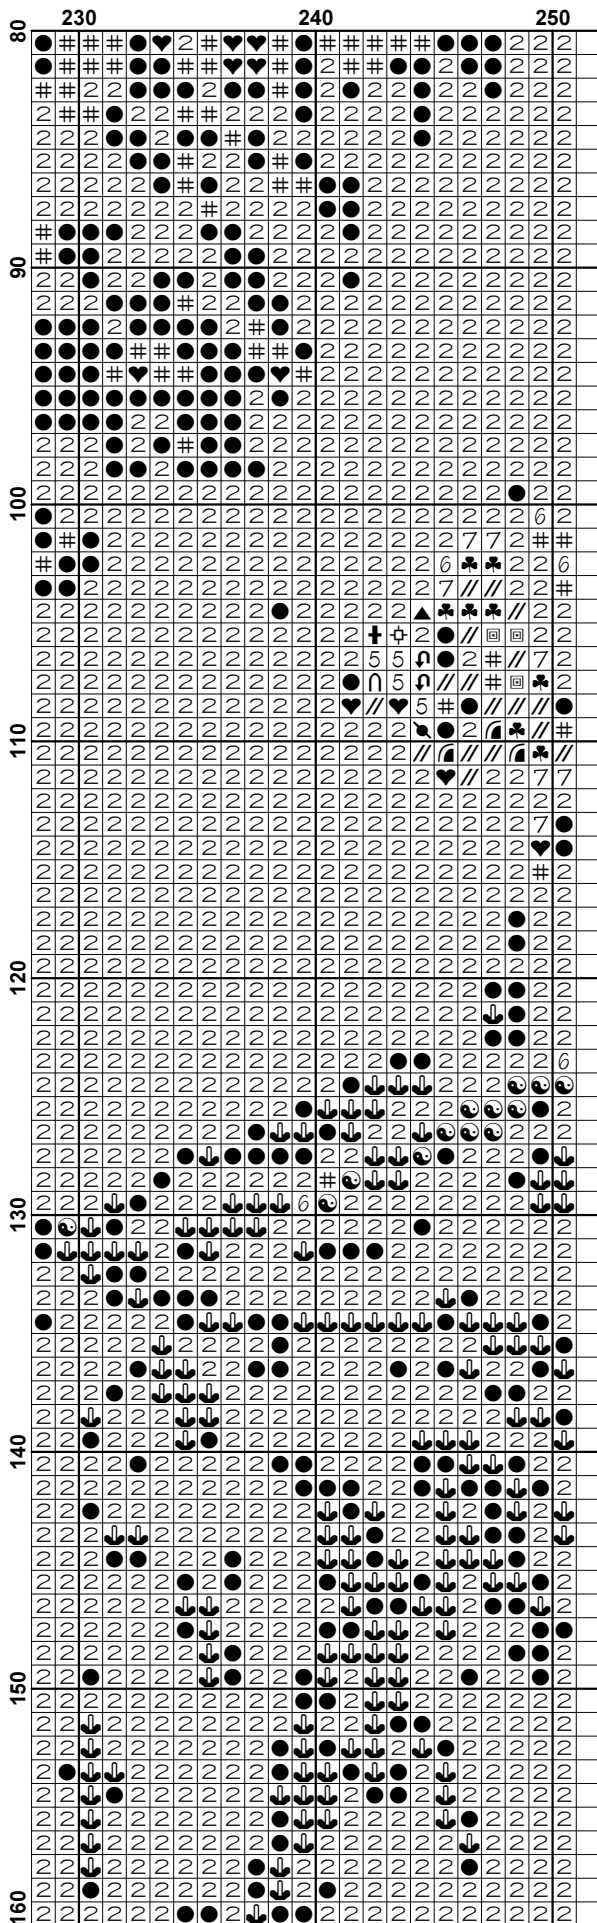

Also see our other website at www.freecrossstitchonline.com

	60	70	80	90	100	110
160	4	8	*	8	*	8
170	2	4	4	4	4	4
180	7	7	7	7	7	7
190	2	2	2	2	2	2
200	2	2	2	2	2	2
210	2	2	2	2	2	2
220	2	2	2	2	2	2
230	2	2	2	2	2	2

Pattern Name: Jesus Washing Peter's Feet
Designed By: by Ford Madox Brown
Company: Christian Cross Stitch
Copyright: Copyright Christian Cross Stitch Online. All rights Reserved.
Fabric: Aida 14, White
 250w X 235h Stitches
Size(s): 14 Count, 17-3/4w X 16-3/4h in
 16 Count, 15-5/8w X 14-5/8h in
 18 Count, 13-7/8w X 13h in

Floss Used for Full Stitches:

Symbol	Strands	Type	Number	Color
	2	DMC	300	Mahogany-VY DK
	2	DMC	310	Black
	2	DMC	372	Mustard-LT
	2	DMC	400	Mahogany-DK
	2	DMC	434	Brown-LT
	2	DMC	435	Brown-VY LT
	2	DMC	445	Lemon-LT
	2	DMC	470	Avocado Green-LT
	2	DMC	498	Christmas Red-DK
	2	DMC	610	Drab Brown-DK
	2	DMC	612	Drab Brown-LT
	2	DMC	677	Old Gold-VY LT
	2	DMC	680	Old Gold-DK
	2	DMC	726	Topaz-LT
	2	DMC	728	Topaz
	2	DMC	729	Old Gold-MD
	2	DMC	730	Olive Green-VY DK
	2	DMC	732	Olive Green
	2	DMC	733	Olive Green-MD
	2	DMC	780	Topaz-UL VY DK
	2	DMC	782	Topaz-DK
	2	DMC	801	Coffee Brown-DK
	2	DMC	814	Garnet-DK
	2	DMC	815	Garnet-MD
	2	DMC	817	Coral Red-VY DK
	2	DMC	831	Golden Olive-MD
	2	DMC	833	Golden Olive-LT
	2	DMC	834	Golden Olive-VY LT
	2	DMC	900	Burnt Orange-DK
	2	DMC	918	Red Copper-DK
	2	DMC	919	Red Copper
	2	DMC	921	Copper
	2	DMC	934	Black Avocado Green
	2	DMC	936	Avocado Green-VY DK
	2	DMC	938	Coffee Brown-UL DK
	2	DMC	976	Golden Brown-MD
	2	DMC	977	Golden Brown-LT
	2	DMC	3012	Khaki Green-MD
	2	DMC	3031	Mocha Brown-VY DK
	2	DMC	3046	Yellow Beige-MD
	2	DMC	3078	Golden Yellow-VY LT
	2	DMC	3371	Black Brown
	2	DMC	3799	Pewter Gray-VY DK
	2	DMC	3820	Straw-DK
	2	DMC	3821	Straw
	2	DMC	3822	Straw-LT