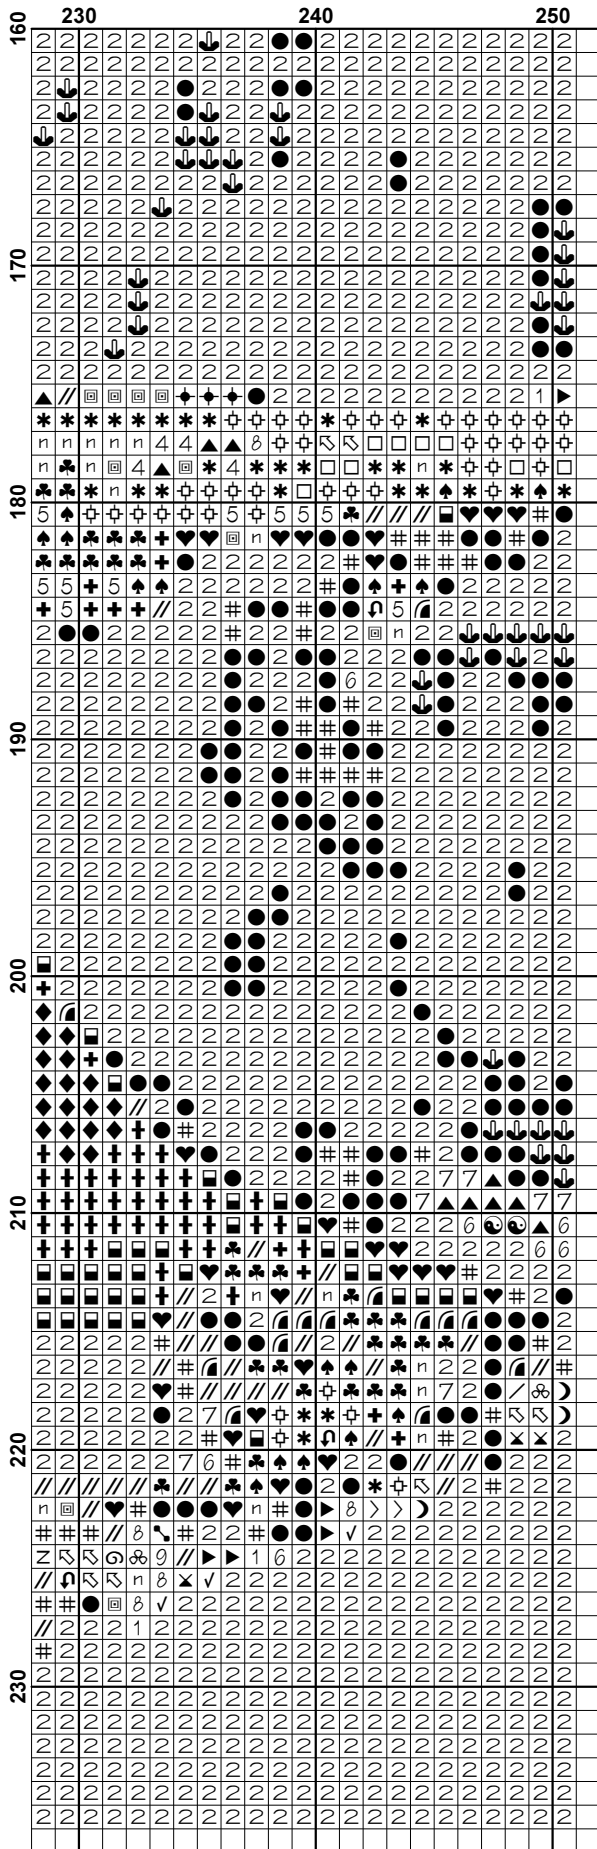

Also see our other website at www.freecrossstitchonline.com

	60	70	80	90	100	110
160	4	8	*	8	*	8
170	2	4	4	4	4	4
180	7	7	7	7	7	7
190	2	2	2	2	2	2
200	2	2	2	2	2	2
210	2	2	2	2	2	2
220	2	2	2	2	2	2
230	2	2	2	2	2	2

Pattern Name: Jesus Washing Peter's Feet
Designed By: by Ford Madox Brown
Company: Christian Cross Stitch
Copyright: Copyright Christian Cross Stitch Online. All rights Reserved.
Fabric: Aida 14, White
 250w X 235h Stitches
Size(s): 14 Count, 17-3/4w X 16-3/4h in
 16 Count, 15-5/8w X 14-5/8h in
 18 Count, 13-7/8w X 13h in

Floss Used for Full Stitches:

Symbol	Strands	Type	Number	Color
	2	DMC	300	Mahogany-VY DK
	2	DMC	310	Black
	2	DMC	372	Mustard-LT
	2	DMC	400	Mahogany-DK
	2	DMC	434	Brown-LT
	2	DMC	435	Brown-VY LT
	2	DMC	445	Lemon-LT
	2	DMC	470	Avocado Green-LT
	2	DMC	498	Christmas Red-DK
	2	DMC	610	Drab Brown-DK
	2	DMC	612	Drab Brown-LT
	2	DMC	677	Old Gold-VY LT
	2	DMC	680	Old Gold-DK
	2	DMC	726	Topaz-LT
	2	DMC	728	Topaz
	2	DMC	729	Old Gold-MD
	2	DMC	730	Olive Green-VY DK
	2	DMC	732	Olive Green
	2	DMC	733	Olive Green-MD
	2	DMC	780	Topaz-UL VY DK
	2	DMC	782	Topaz-DK
	2	DMC	801	Coffee Brown-DK
	2	DMC	814	Garnet-DK
	2	DMC	815	Garnet-MD
	2	DMC	817	Coral Red-VY DK
	2	DMC	831	Golden Olive-MD
	2	DMC	833	Golden Olive-LT
	2	DMC	834	Golden Olive-VY LT
	2	DMC	900	Burnt Orange-DK
	2	DMC	918	Red Copper-DK
	2	DMC	919	Red Copper
	2	DMC	921	Copper
	2	DMC	934	Black Avocado Green
	2	DMC	936	Avocado Green-VY DK
	2	DMC	938	Coffee Brown-UL DK
	2	DMC	976	Golden Brown-MD
	2	DMC	977	Golden Brown-LT
	2	DMC	3012	Khaki Green-MD
	2	DMC	3031	Mocha Brown-VY DK
	2	DMC	3046	Yellow Beige-MD
	2	DMC	3078	Golden Yellow-VY LT
	2	DMC	3371	Black Brown
	2	DMC	3799	Pewter Gray-VY DK
	2	DMC	3820	Straw-DK
	2	DMC	3821	Straw
	2	DMC	3822	Straw-LT