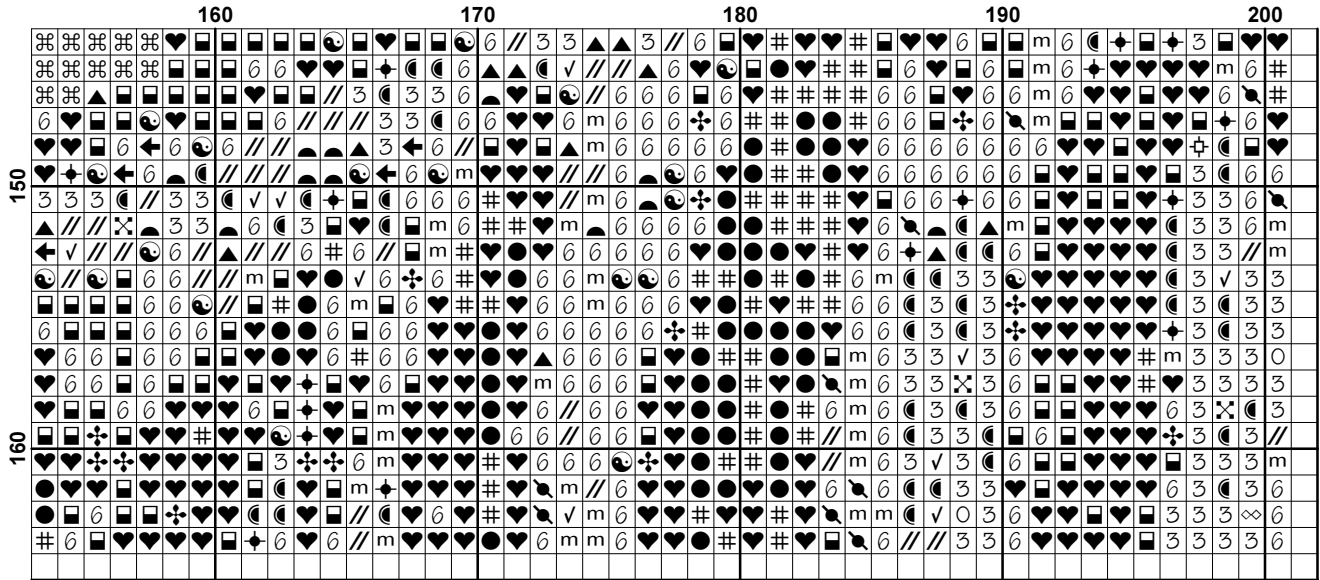

Also see our other website at www.freecrossstitchonline.com

Pattern Name: Still life with Bible
Designed By: www.christiancrossstitch.com
Company: Christian Cross Stitch
Copyright: Copyright Christian Cross Stitch Online. All rights Reserved.
Fabric: Aida 14, White
 200w X 163h Stitches
Size(s): 14 Count, 14-1/4w X 11-5/8h in
 16 Count, 12-1/2w X 10-1/8h in
 18 Count, 11w X 9h in

Floss Used for Full Stitches:

Symbol	Strands	Type	Number	Color
	2	DMC	301	Mahogany-MD
2	2	DMC	310	Black
	4	DMC	402	Mahogany-VY LT
	2	DMC	407	Desert Sand-DK
m	2	DMC	420	Hazelnut Brown-DK
	2	DMC	434	Brown-LT
	2	DMC	435	Brown-VY LT
5	2	DMC	436	Tan
	2	DMC	437	Tan-LT
6	2	DMC	632	Desert Sand-UL VY DK
Z	2	DMC	725	Topaz
7	2	DMC	728	Topaz
	2	DMC	738	Tan-VY LT
9	2	DMC	744	Yellow-Pale
0	2	DMC	745	Yellow-LT Pale
	2	DMC	758	Terra Cotta-VY LT
	2	DMC	801	Coffee Brown-DK
	2	DMC	838	Beige Brown-VY DK
	2	DMC	918	Red Copper-DK
//	2	DMC	920	Copper-MD
	2	DMC	921	Copper
0	2	DMC	922	Copper-LT
#	2	DMC	938	Coffee Brown-UL DK
	2	DMC	945	Tawny
>	2	DMC	951	Tawny-LT
	2	DMC	975	Golden Brown-DK
	2	DMC	977	Golden Brown-LT
1	2	DMC	3064	Desert Sand
	2	DMC	3371	Black Brown
:	2	DMC	3770	Tawny-VY LT
	2	DMC	3772	Desert Sand-VY DK
3	2	DMC	3776	Mahogany-LT
	2	DMC	3790	Beige Gray-UL DK
8	2	DMC	3823	Yellow-UL Pale
	2	DMC	3826	Golden Brown
	2	DMC	3828	Hazelnut Brown
	2	DMC	3853	Autumn Gold-DK
	2	DMC	3854	Autumn Gold-MD
T	2	DMC	3855	Autumn Gold-LT
	2	DMC	3856	Mahogany-UL VY LT
	2	DMC	3857	Rosewood-DK
	2	DMC	3863	Mocha Beige-MD
n	2	DMC	3864	Mocha Beige-LT
	2	DMC	3865	Winter White