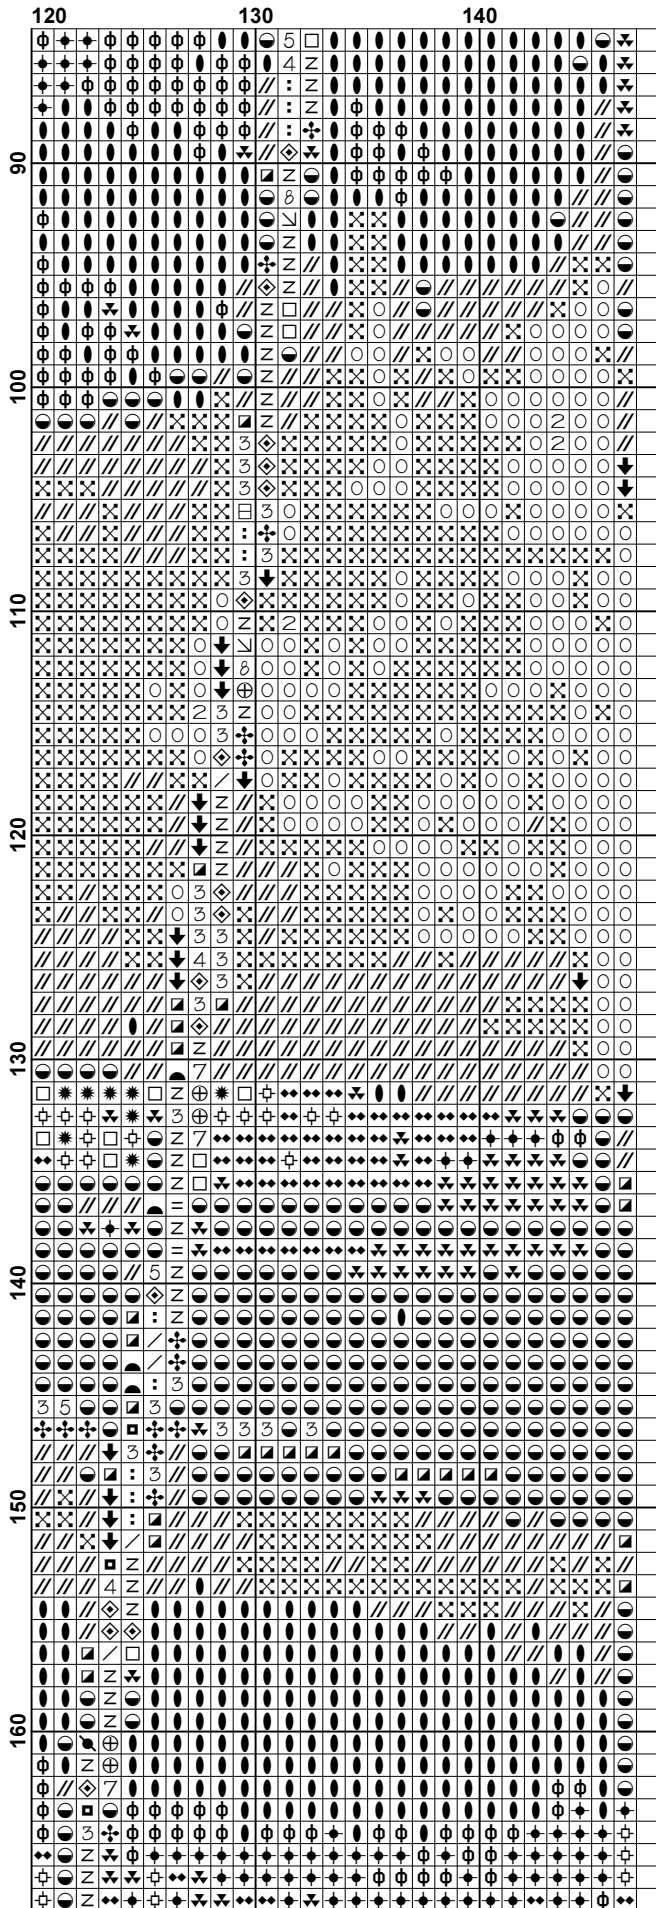

Also see our other website at [www.freecrossstitchonline.com](http://www.freecrossstitchonline.com)

**Pattern Name:** The Baptism of Christ  
**Company:** Christian Cross Stitch  
**Copyright:** Copyright Christian Cross Stitch Online. All rights Reserved.  
**Fabric:** Aida 14, White  
 146w X 250h Stitches  
**Size(s):** 14 Count, 10-3/8w X 17-3/4h in  
 16 Count, 9-1/8w X 15-5/8h in  
 18 Count, 8w X 13-7/8h in

**Floss Used for Full Stitches:**

Symbol	Strands	Type	Number	Color
	2	DMC	168	Pewter-VY LT
	2	DMC	169	Pewter-LT
	2	DMC	300	Mahogany-VY DK
	2	DMC	310	Black
	2	DMC	317	Pewter Gray
	2	DMC	334	Baby Blue-MD
	2	DMC	413	Pewter Gray-DK
	2	DMC	436	Tan
	2	DMC	517	Wedgewood-DK
	2	DMC	518	Wedgewood-LT
	2	DMC	535	Ash Gray-VY LT
	2	DMC	612	Drab Brown-LT
	2	DMC	613	Drab Brown-VY LT
	2	DMC	644	Beige Gray-MD
	2	DMC	646	Beaver Gray-DK
	2	DMC	647	Beaver Gray-MD
	2	DMC	754	Peach-LT
	2	DMC	806	Peacock Blue-DK
	2	DMC	813	Blue-LT
	2	DMC	823	Navy Blue-DK
	2	DMC	840	Beige Brown-MD
	2	DMC	930	Antique Blue-DK
	2	DMC	931	Antique Blue-MD
	2	DMC	932	Antique Blue-LT
	2	DMC	938	Coffee Brown-UL DK
	2	DMC	945	Tawny
	2	DMC	951	Tawny-LT
	2	DMC	3031	Mocha Brown-VY DK
	2	DMC	3064	Desert Sand
	2	DMC	3072	Beaver Gray-VY LT
	2	DMC	3371	Black Brown
	2	DMC	3750	Antique Blue-VY DK
	2	DMC	3752	Antique Blue-VY LT
	2	DMC	3753	Antique Blue-UL VY LT
	2	DMC	3756	Baby Blue-UL VY LT
	2	DMC	3760	Wedgewood-MD
	2	DMC	3761	Sky Blue-LT
	2	DMC	3770	Tawny-VY LT
	2	DMC	3771	Terra Cotta-UL VY LT
	2	DMC	3772	Desert Sand-VY DK
	2	DMC	3781	Mocha Brown-DK
	2	DMC	3787	Brown Gray-DK
	2	DMC	3799	Pewter Gray-VY DK
	2	DMC	3857	Rosewood-DK
	2	DMC	3858	Rosewood-MD
	2	DMC	3860	Cocoa
	2	DMC	3861	Cocoa-LT

Symbol	Strands	Type	Number	Color
 6	2	DMC	3862	Mocha Beige-DK
 /	2	DMC	3864	Mocha Beige-LT
 ∞	2	DMC	3865	Winter White

**Notes:**

You should begin at the centre of the pattern. Follow the arrows at the top and on the left to find the centre. Look in the corners to see the numbers in brackets to put the patterns together.